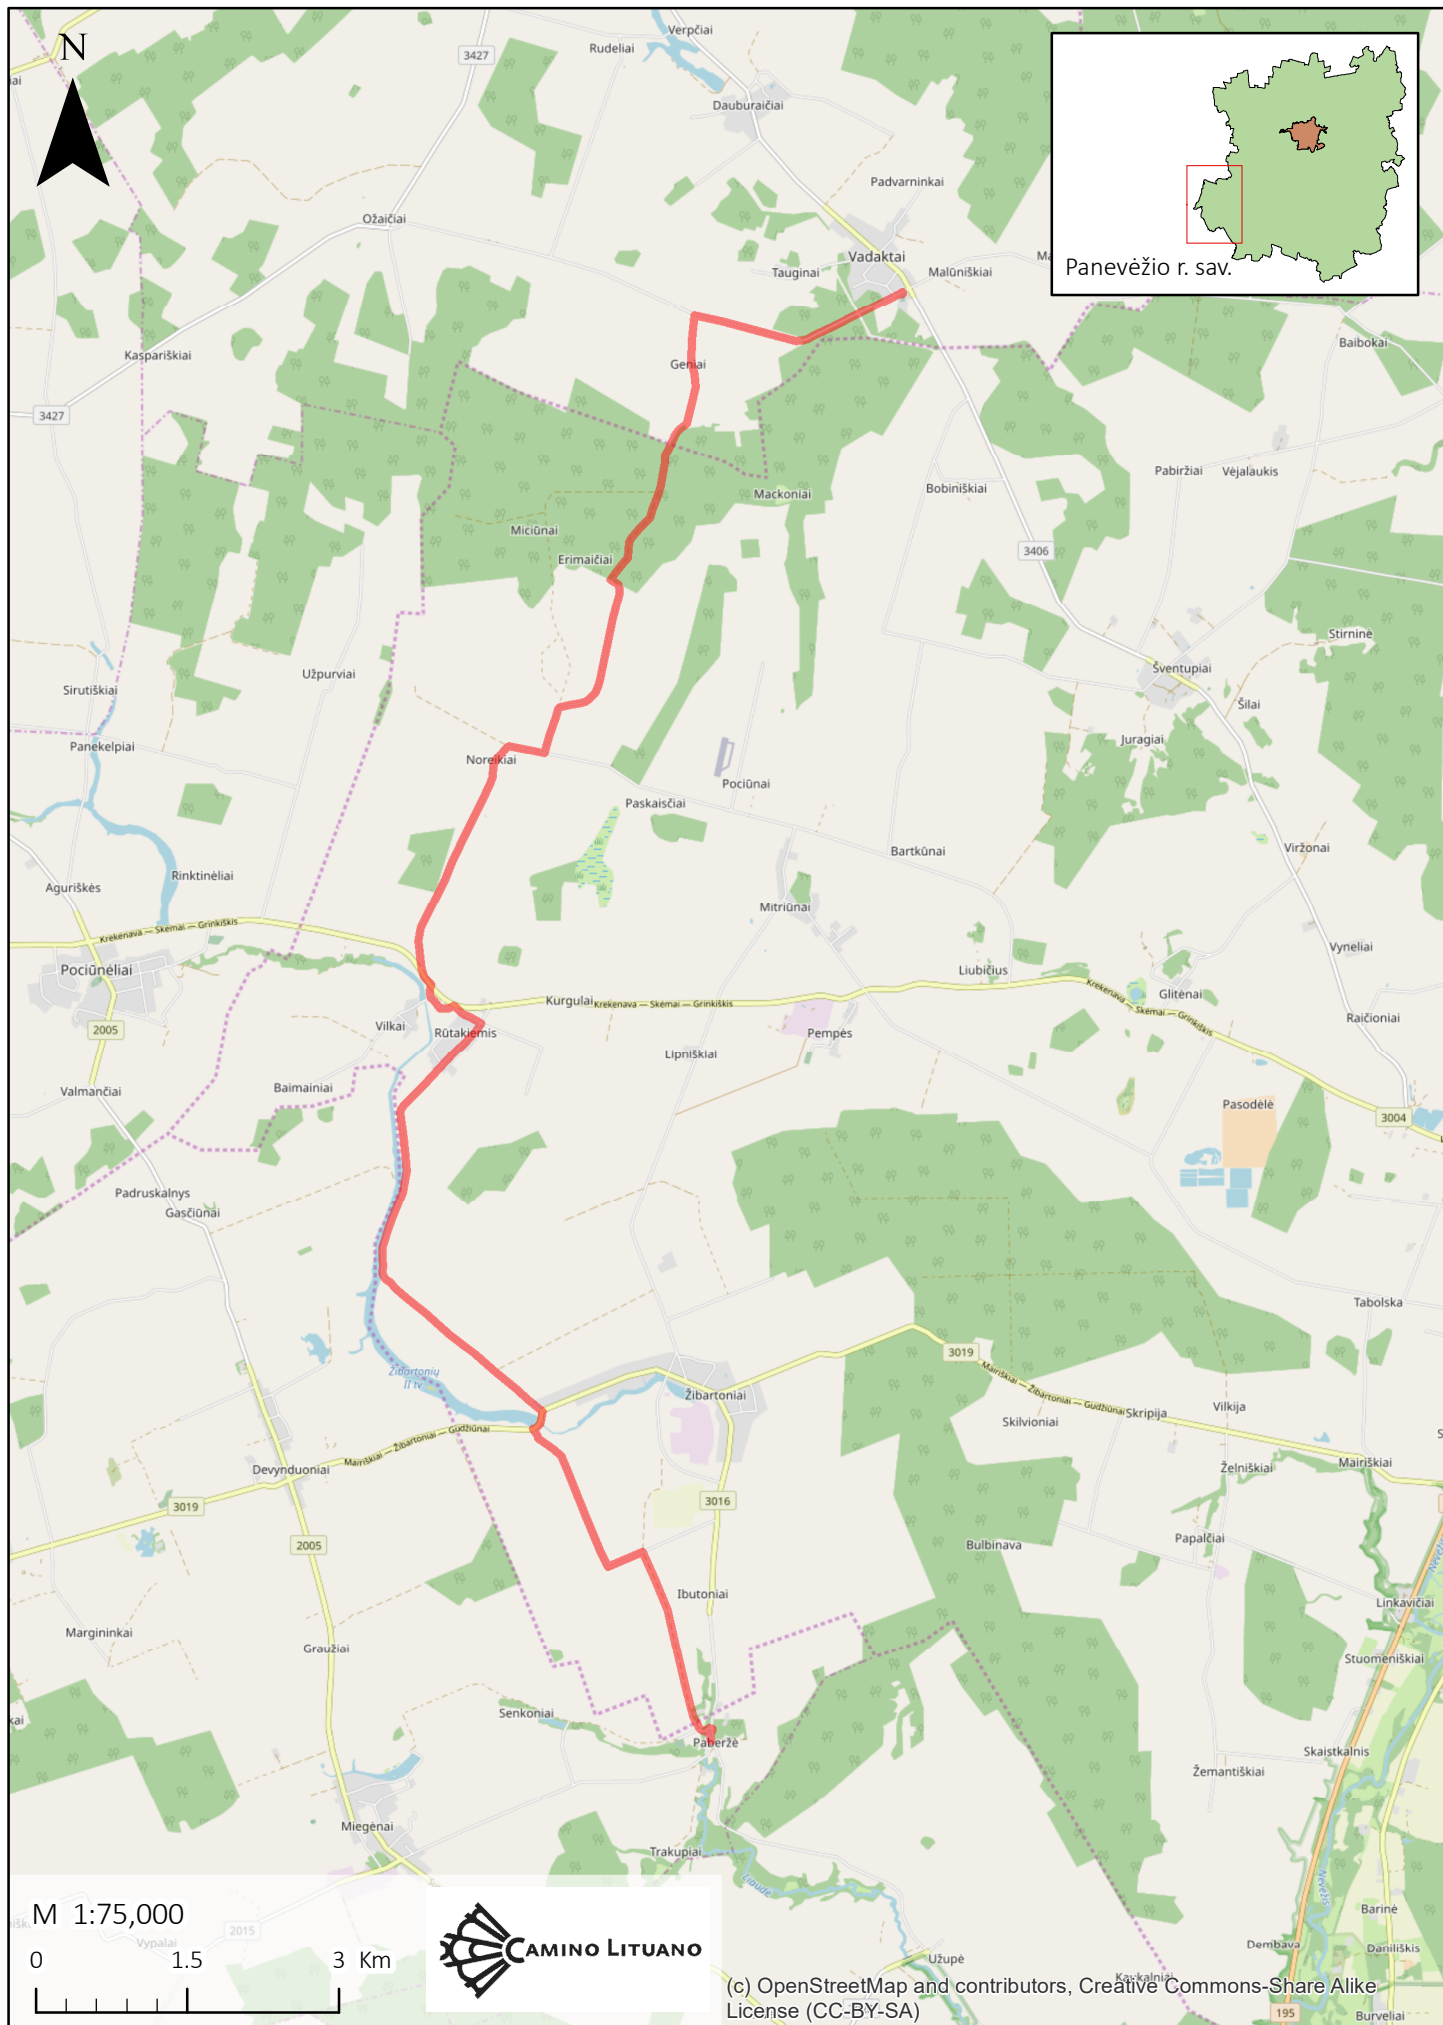

# Vadaktai - Paberžė

M 1:75,000

0 1.5 3 Km

(c) OpenStreetMap and contributors, Creative Commons-Share Alike License (CC-BY-SA)